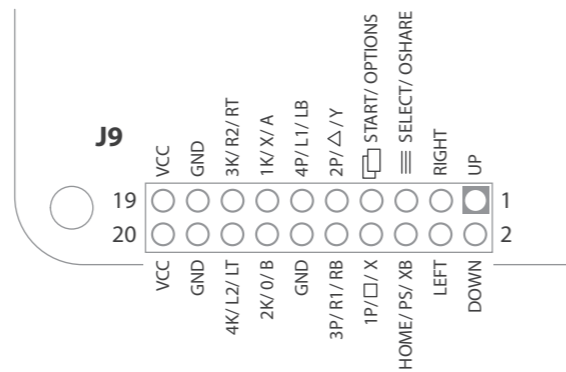

J9 连接方式

J6-1 连接方式

Brook
Brook Design, LLC.
www.brookaccessory.com
Contact us:
brook@brookaccessory.com

J5 Player LED 连接方式

● LED ON ○ LED OFF

Player	PS4	PS3	Xbox One	Xbox 360
1P	VCC P1 P2 P3 P4	VCC P1 P2 P3 P4	VCC P1 P2 P3 P4	VCC P1 P2 P3 P4
2P	VCC P1 P2 P3 P4	VCC P1 P2 P3 P4	VCC P1 P2 P3 P4	VCC P1 P2 P3 P4
3P	VCC P1 P2 P3 P4	VCC P1 P2 P3 P4	VCC P1 P2 P3 P4	VCC P1 P2 P3 P4
4P	VCC P1 P2 P3 P4	VCC P1 P2 P3 P4	VCC P1 P2 P3 P4	VCC P1 P2 P3 P4
5P	.....	VCC P1 P2 P3 P4	.....	.....
6P	.....	VCC P1 P2 P3 P4	.....	.....
7P	.....	VCC P1 P2 P3 P4	.....	.....