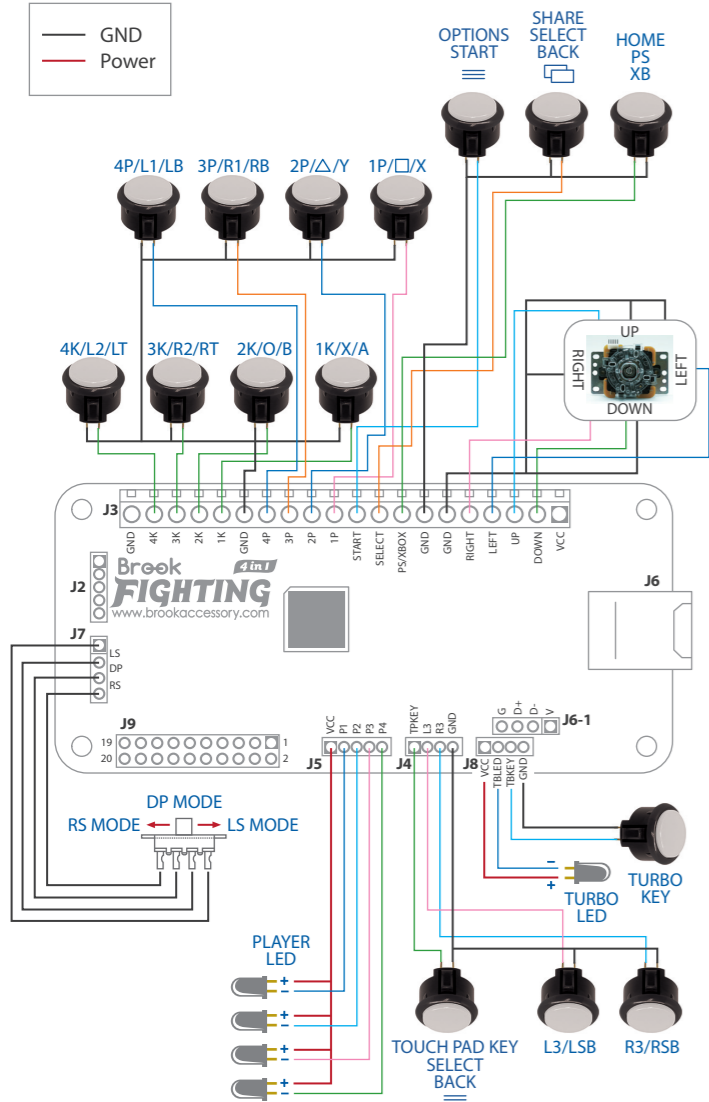

Instructions

Instructions for the Brook FIGHTING BOARD (Universal) connection.

How to connect the keys