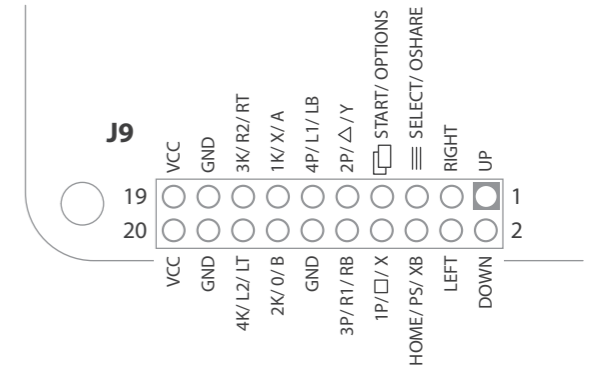

J9 連接方式

J6 - 1 連接方式

Brook Design, LLC.
www.brookaccessory.com
Contact us: brook@brookaccessory.com

J5 Player LED Guide

● LED ON ○ LED OFF

Player	PS4	PS3	Xbox One	Xbox 360
1P	VCC P1 P2 P3 P4	VCC P1 P2 P3 P4	VCC P1 P2 P3 P4	VCC P1 P2 P3 P4
2P	VCC P1 P2 P3 P4	VCC P1 P2 P3 P4	VCC P1 P2 P3 P4	VCC P1 P2 P3 P4
3P	VCC P1 P2 P3 P4	VCC P1 P2 P3 P4	VCC P1 P2 P3 P4	VCC P1 P2 P3 P4
4P	VCC P1 P2 P3 P4	VCC P1 P2 P3 P4	VCC P1 P2 P3 P4	VCC P1 P2 P3 P4
5P	.....	VCC P1 P2 P3 P4	.....	.....
6P	.....	VCC P1 P2 P3 P4	.....	.....
7P	.....	VCC P1 P2 P3 P4	.....	.....

J5 Player LED 連接方式

● LED ON ○ LED OFF

Player	PS4	PS3	Xbox One	Xbox 360
1P	VCC P1 P2 P3 P4	VCC P1 P2 P3 P4	VCC P1 P2 P3 P4	VCC P1 P2 P3 P4
2P	VCC P1 P2 P3 P4	VCC P1 P2 P3 P4	VCC P1 P2 P3 P4	VCC P1 P2 P3 P4
3P	VCC P1 P2 P3 P4	VCC P1 P2 P3 P4	VCC P1 P2 P3 P4	VCC P1 P2 P3 P4
4P	VCC P1 P2 P3 P4	VCC P1 P2 P3 P4	VCC P1 P2 P3 P4	VCC P1 P2 P3 P4
5P	.....	VCC P1 P2 P3 P4	.....	.....
6P	.....	VCC P1 P2 P3 P4	.....	.....
7P	.....	VCC P1 P2 P3 P4	.....	.....