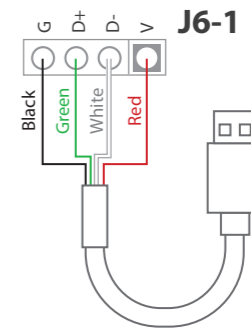

J6 - 1 連接方式

Brook Design, LLC.
www.brookaccessory.com
Contact us: brook@brookaccessory.com

J5 Player LED Guide

● LED ON ○ LED OFF

Player	PS4	PS3	Xbox One	Xbox 360
1P	VCC P1 P2 P3 P4	VCC P1 P2 P3 P4	VCC P1 P2 P3 P4	VCC P1 P2 P3 P4
2P	VCC P1 P2 P3 P4	VCC P1 P2 P3 P4	VCC P1 P2 P3 P4	VCC P1 P2 P3 P4
3P	VCC P1 P2 P3 P4	VCC P1 P2 P3 P4	VCC P1 P2 P3 P4	VCC P1 P2 P3 P4
4P	VCC P1 P2 P3 P4	VCC P1 P2 P3 P4	VCC P1 P2 P3 P4	VCC P1 P2 P3 P4
5P	.....	VCC P1 P2 P3 P4	.....	.....
6P	.....	VCC P1 P2 P3 P4	.....	.....
7P	.....	VCC P1 P2 P3 P4	.....	.....

J5 Player LED 連接方式

● LED ON ○ LED OFF

Player	PS4	PS3	Xbox One	Xbox 360
1P	VCC P1 P2 P3 P4	VCC P1 P2 P3 P4	VCC P1 P2 P3 P4	VCC P1 P2 P3 P4
2P	VCC P1 P2 P3 P4	VCC P1 P2 P3 P4	VCC P1 P2 P3 P4	VCC P1 P2 P3 P4
3P	VCC P1 P2 P3 P4	VCC P1 P2 P3 P4	VCC P1 P2 P3 P4	VCC P1 P2 P3 P4
4P	VCC P1 P2 P3 P4	VCC P1 P2 P3 P4	VCC P1 P2 P3 P4	VCC P1 P2 P3 P4
5P	.....	VCC P1 P2 P3 P4	.....	.....
6P	.....	VCC P1 P2 P3 P4	.....	.....
7P	.....	VCC P1 P2 P3 P4	.....	.....