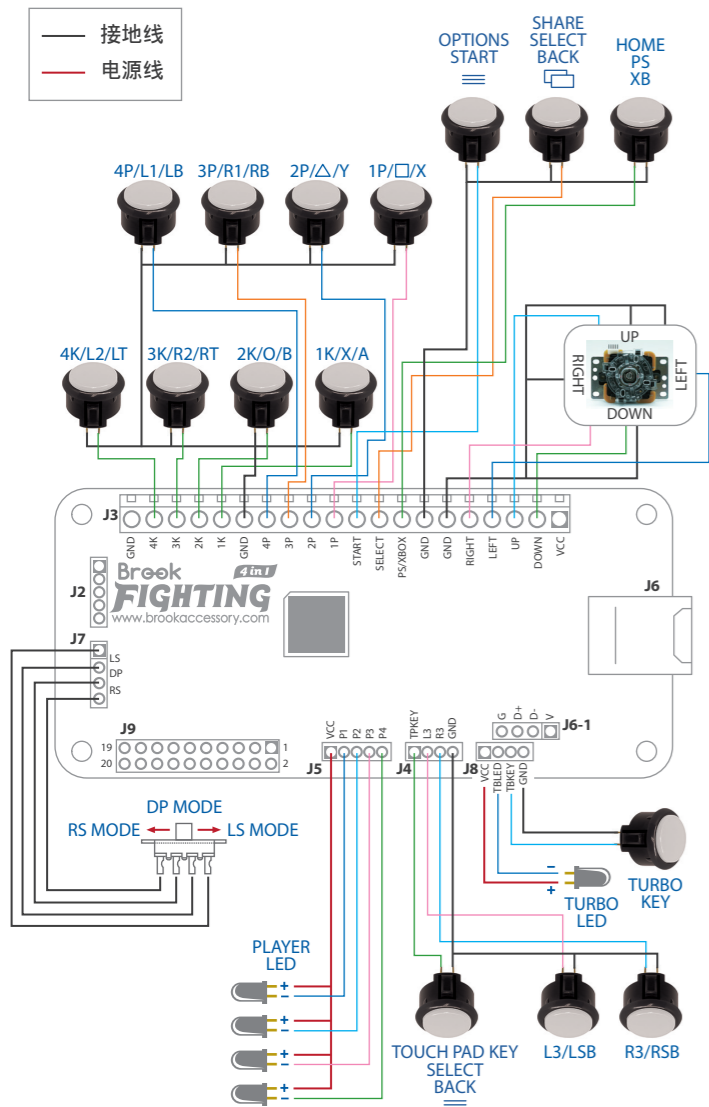

说明书

Brook 万用格斗板连接说明书

如何连接按钮