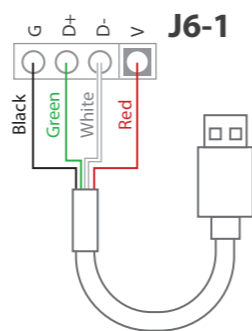

J6-1 连接方式

Brook
Brook Design, LLC.
www.brookaccessory.com
Contact us:
brook@brookaccessory.com

J5 Player LED 连接方式

● LED ON ○ LED OFF

Player	PS4	PS3	Xbox One	Xbox 360
1P	VCC P1 P2 P3 P4	VCC P1 P2 P3 P4	VCC P1 P2 P3 P4	VCC P1 P2 P3 P4
2P	VCC P1 P2 P3 P4	VCC P1 P2 P3 P4	VCC P1 P2 P3 P4	VCC P1 P2 P3 P4
3P	VCC P1 P2 P3 P4	VCC P1 P2 P3 P4	VCC P1 P2 P3 P4	VCC P1 P2 P3 P4
4P	VCC P1 P2 P3 P4	VCC P1 P2 P3 P4	VCC P1 P2 P3 P4	VCC P1 P2 P3 P4
5P	.....	VCC P1 P2 P3 P4	.....	.....
6P	.....	VCC P1 P2 P3 P4	.....	.....
7P	.....	VCC P1 P2 P3 P4	.....	.....