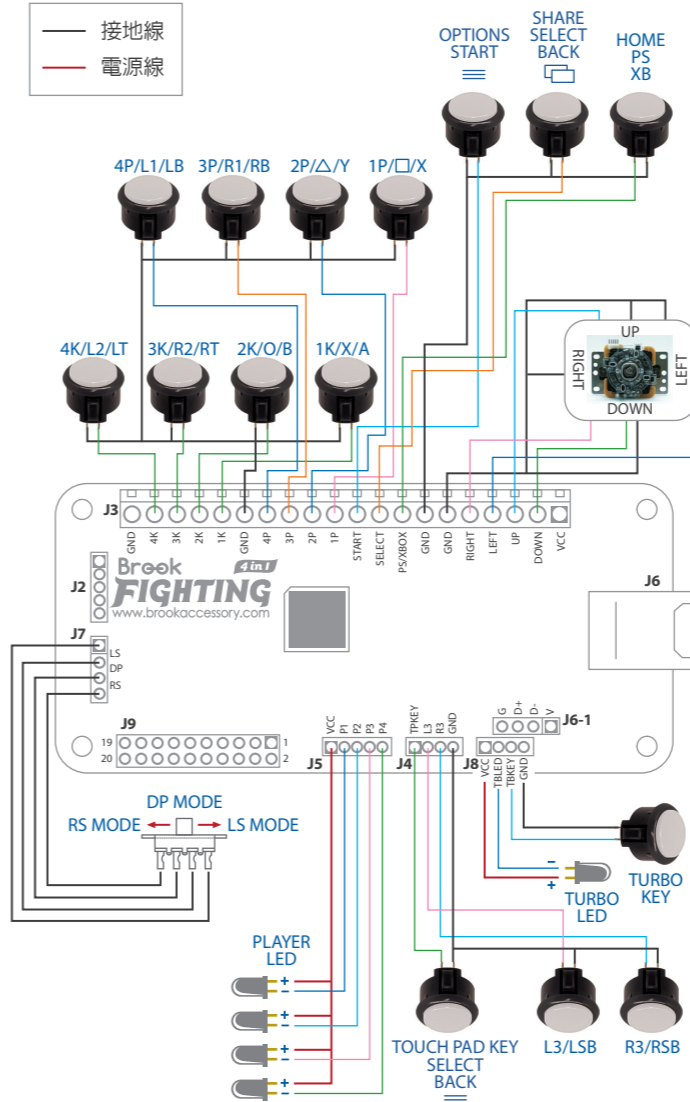

Instructions

Instructions for the Brook FIGHTING BOARD (Universal) connection.

How to connect the keys

J9 Detail

J6 - 1 Detail

Brook Design, LLC.
www.brookaccessory.com
Contact us: brook@brookaccessory.com

說明書

Brook 萬用格鬥板連結說明書

如何連接按鈕

J9 連接方式

J6 - 1 連接方式

Brook Design, LLC.
www.brookaccessory.com
Contact us: brook@brookaccessory.com

J5 Player LED Guide

● LED ON ○ LED OFF

Player	PS4	PS3	Xbox One	Xbox 360
1P	VCC P1 P2 P3 P4	VCC P1 P2 P3 P4	VCC P1 P2 P3 P4	VCC P1 P2 P3 P4
2P	VCC P1 P2 P3 P4	VCC P1 P2 P3 P4	VCC P1 P2 P3 P4	VCC P1 P2 P3 P4
3P	VCC P1 P2 P3 P4	VCC P1 P2 P3 P4	VCC P1 P2 P3 P4	VCC P1 P2 P3 P4
4P	VCC P1 P2 P3 P4	VCC P1 P2 P3 P4	VCC P1 P2 P3 P4	VCC P1 P2 P3 P4
5P	.....	VCC P1 P2 P3 P4	.....	.....
6P	.....	VCC P1 P2 P3 P4	.....	.....
7P	.....	VCC P1 P2 P3 P4	.....	.....

J5 Player LED 連接方式

● LED ON ○ LED OFF

Player	PS4	PS3	Xbox One	Xbox 360
1P	VCC P1 P2 P3 P4	VCC P1 P2 P3 P4	VCC P1 P2 P3 P4	VCC P1 P2 P3 P4
2P	VCC P1 P2 P3 P4	VCC P1 P2 P3 P4	VCC P1 P2 P3 P4	VCC P1 P2 P3 P4
3P	VCC P1 P2 P3 P4	VCC P1 P2 P3 P4	VCC P1 P2 P3 P4	VCC P1 P2 P3 P4
4P	VCC P1 P2 P3 P4	VCC P1 P2 P3 P4	VCC P1 P2 P3 P4	VCC P1 P2 P3 P4
5P	.....	VCC P1 P2 P3 P4	.....	.....
6P	.....	VCC P1 P2 P3 P4	.....	.....
7P	.....	VCC P1 P2 P3 P4	.....	.....