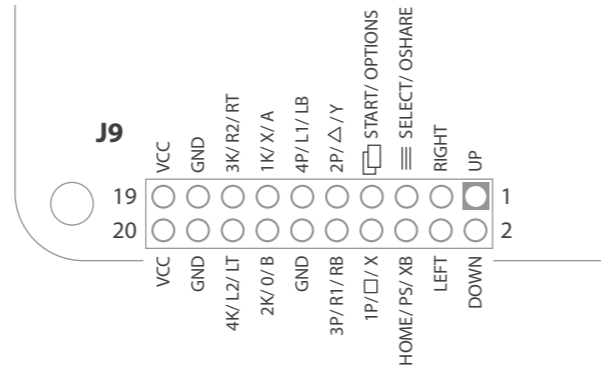

J9 Detail

J6 - 1 Detail

Brook Design, LLC.
www.brookaccessory.com
Contact us: brook@brookaccessory.com

說明書

Brook 萬用格鬥板連結說明書